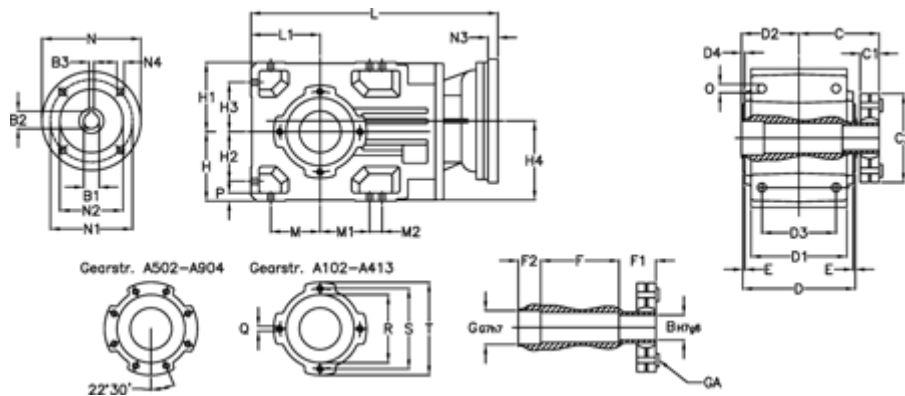

Data Sheet

Article number: 296003518835220
 Description: Bevel helical gearbox
 A353US-188,3-P63B5

Measures

B = 40	D1 = 166	F2 = 53	L = 417.0	N3 = 4
B1 = 11	D2 = 80	G = 42	L1 = 100	N4 = M8x19
B2 = 12.8	D3 = 135	GA = 43	M = 73.0	O = 12.0
B3 = 4	d4 = 5.0	H = 100	M1 = 73.0	P = 11
C = 70.0	Description = A353 US-xx P63 B5	H1 = 100	M2 = 11	Q = M10x17
C1 = 24	E = 3.5	H2 = 73.0	N = 140	R = 110
C2 = 90.0	F = 12.0	H3 = 73.0	N1 = 115	S = 130
D = 173	F1 = 48.0	H4 = 114.0	N2 = 95	T = 150